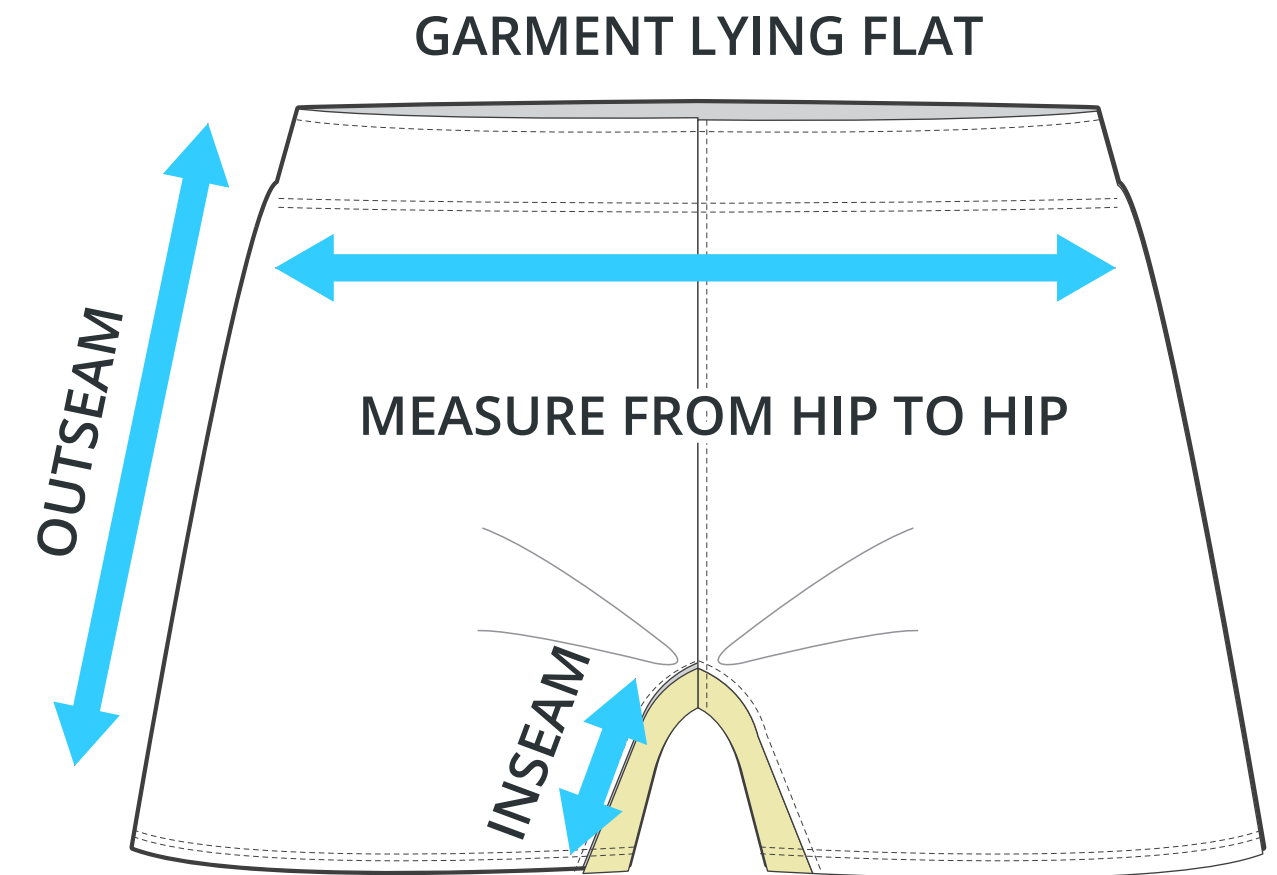

### ADULT SIZING

SIZING CHART (INCHES)	XS	S	M	L	XL	2XL	3XL	4XL	5XL
1/2 Waist	15.5	16.5	17	18	19	20	21	22	23
Outseam	14	14.5	15	15.5	16	16.5	17	18	19

SIZING CHART (CM)	XS	S	M	L	XL	2XL	3XL	4XL	5XL
1/2 Waist	39.37	41.91	43.18	45.72	48.26	50.8	53.34	55.88	58.42
Outseam	35.56	36.83	38.10	39.37	40.64	41.91	43.18	45.72	48.26

### YOUTH SIZING

SIZING CHART (INCHES)	YXS (5-6)	YS (7-8)	YM (9-10)	YL (11-12)	YXL
1/2 Waist	11	11.5	12	13	15
Outseam	11.5	12	12.5	13	13.5

SIZING CHART (CM)	YXS (5-6)	YS (7-8)	YM (9-10)	YL (11-12)	YXL
1/2 Waist	27.94	29.21	30.48	33.02	38.10
Outseam	29.21	30.48	31.75	33.02	34.29

## HALF HIP INSEAM/OUTSEAM

To find your size, compare measurements with a similar garment that fits you well.