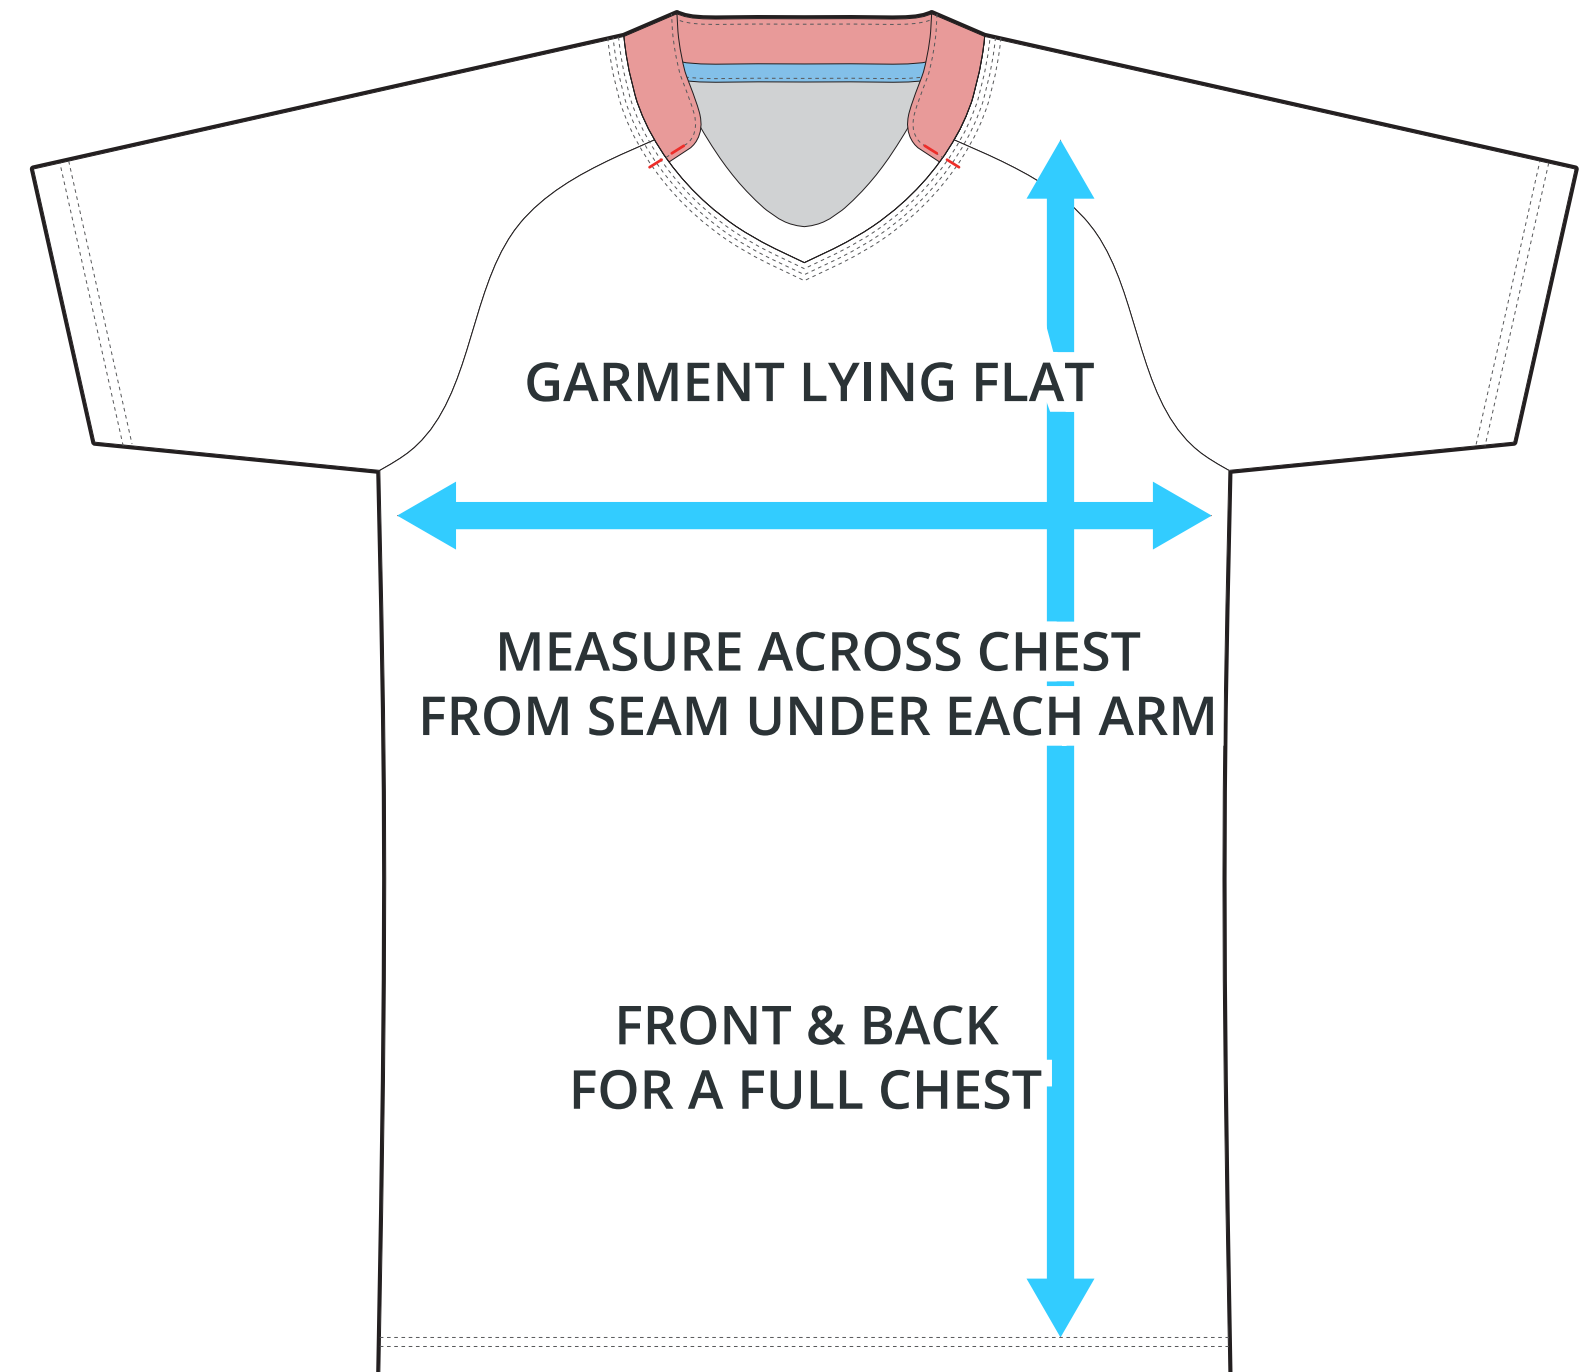

### MEN'S ADULT SIZING

SIZING CHART (INCHES)	2XS	XS	S	M	L	XL	2XL	3XL
Back Length (HSP)	25.6	26.4	27.2	28.0	28.7	29.9	30.7	31.5
1/2 Chest	15.2	16.1	17.1	18.1	19.3	20.7	21.7	22.8

SIZING CHART (CM)	2XS	XS	S	M	L	XL	2XL	3XL
Back Length (HSP)	65	67.0	69.0	71.0	73.0	76.0	78.0	80.0
1/2 Chest	38.5	41.0	43.5	46.0	49.0	52.5	55.0	58.0

### YOUTH SIZING

SIZING CHART (INCHES)	YS (7-8)	YM (9-10)	YL (11-12)
Back Length (HSP)	21.7	22.4	23.2
1/2 Chest	12.6	13.6	14.6

SIZING CHART (CM)	YS (7-8)	YM (9-10)	YL (11-12)
Back Length (HSP)	55.0	57.0	59.0
1/2 Chest	32.0	34.5	37

## HALF CHEST FULL CHEST

To find your size, compare measurements with a similar garment that fits you well.