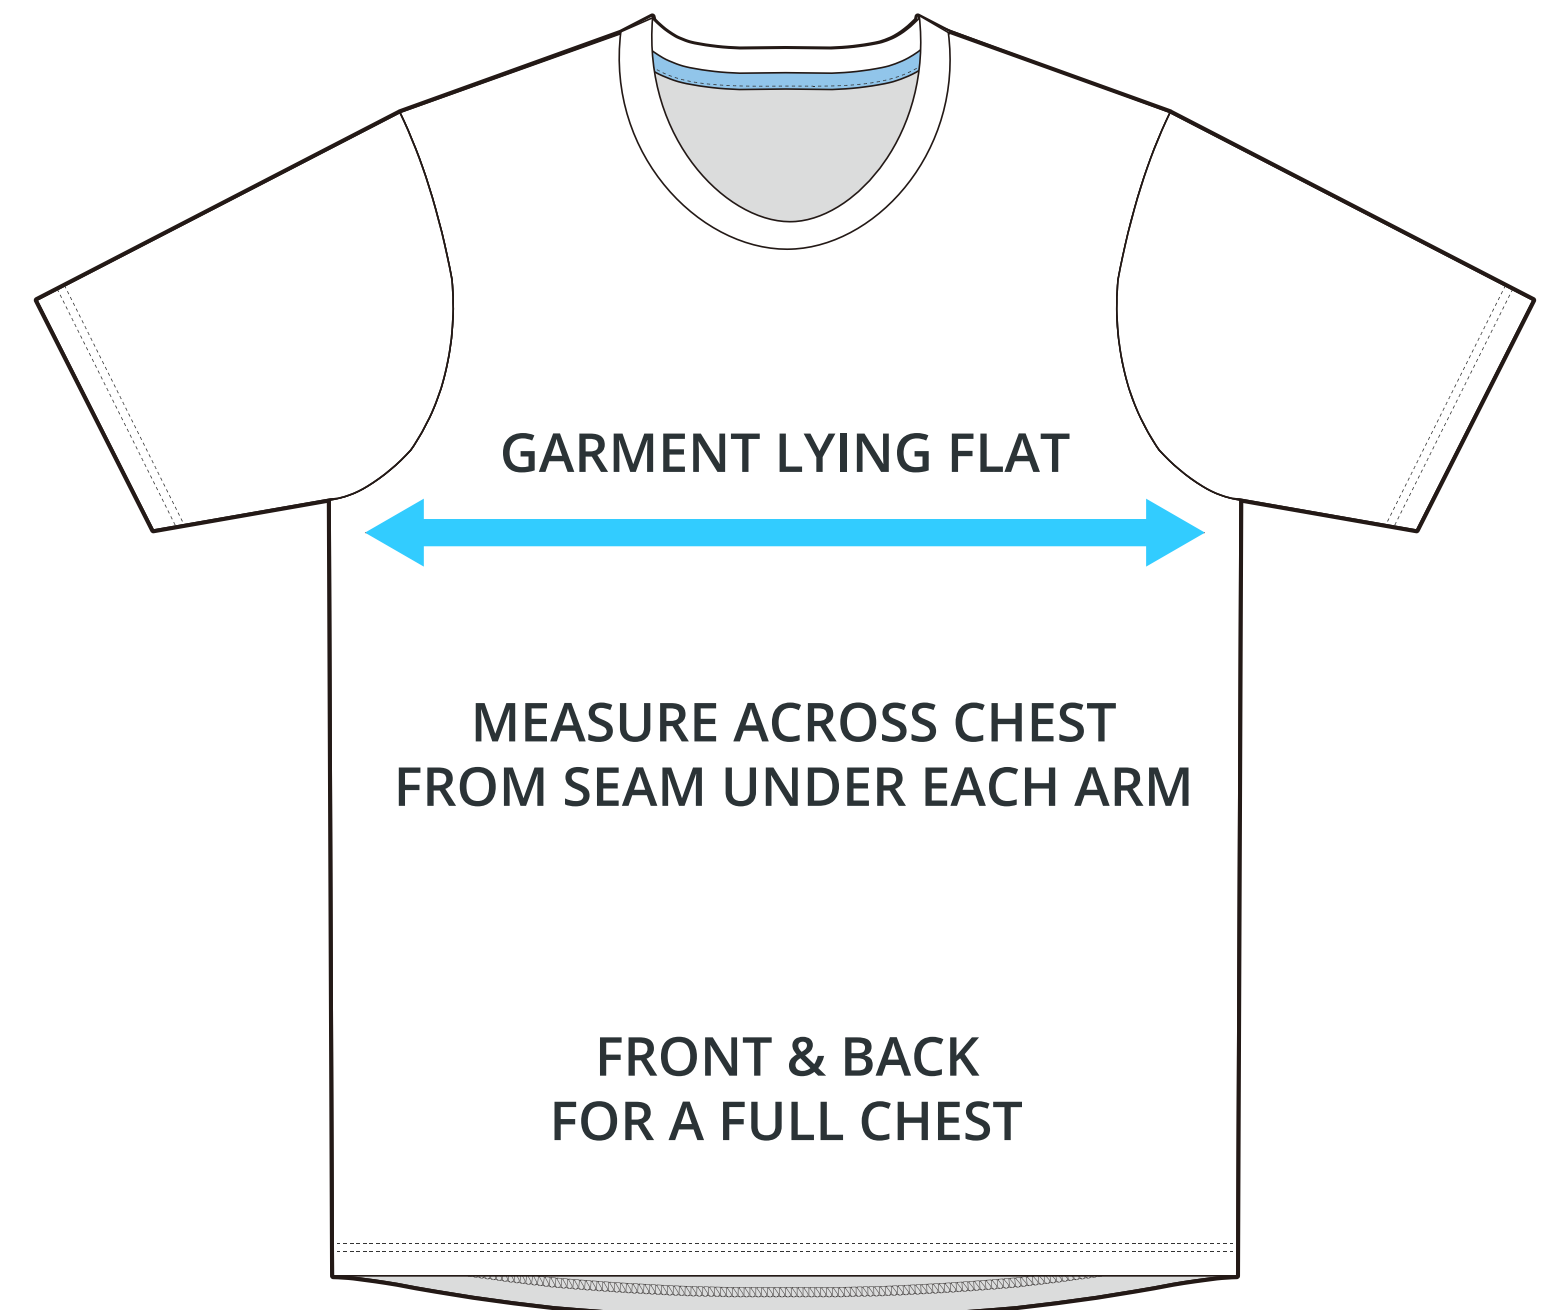

### ADULT SIZING

SIZING CHART(inches)	S	M	L	XL	2XL	3XL	4XL	5XL
1/2 Chest	20.87	22.05	23.23	24.80	26.77	28.74	30.71	32.68
Front length (HSP)	27.56	28.74	29.92	31.10	31.89	32.68	33.46	34.25
Back length (HSP)	27.56	28.74	29.92	31.10	31.89	32.68	33.46	34.25

SIZING CHART(cm)	S	M	L	XL	2XL	3XL	4XL	5XL
1/2 Chest	53.00	56.00	59.00	63.00	68.00	73.00	78.00	83.00
Front length (HSP)	70.00	73.00	76.00	79.00	81.00	83.00	85.00	87.00
Back length (HSP)	70.00	73.00	76.00	79.00	81.00	83.00	85.00	87.00

### YOUTH SIZING

SIZING CHART(inches)	YXS	YS	YM	YL	YXL
1/2 Chest	14.96	16.14	17.32	18.50	19.69
Front length (HSP)	19.69	21.26	22.83	24.41	25.98
Back length (HSP)	19.69	21.26	22.44	24.41	26.38

SIZING CHART(cm)	YXS	YS	YM	YL	YXL
1/2 Chest	38.00	41.00	44.00	47.00	50.00
Front length (HSP)	50.00	54.00	58.00	62.00	66.00
Back length (HSP)	50.00	54.00	57.00	62.00	67.00

## HALF CHEST FULL CHEST

To find your size, compare measurements with a similar garment that fits you well.